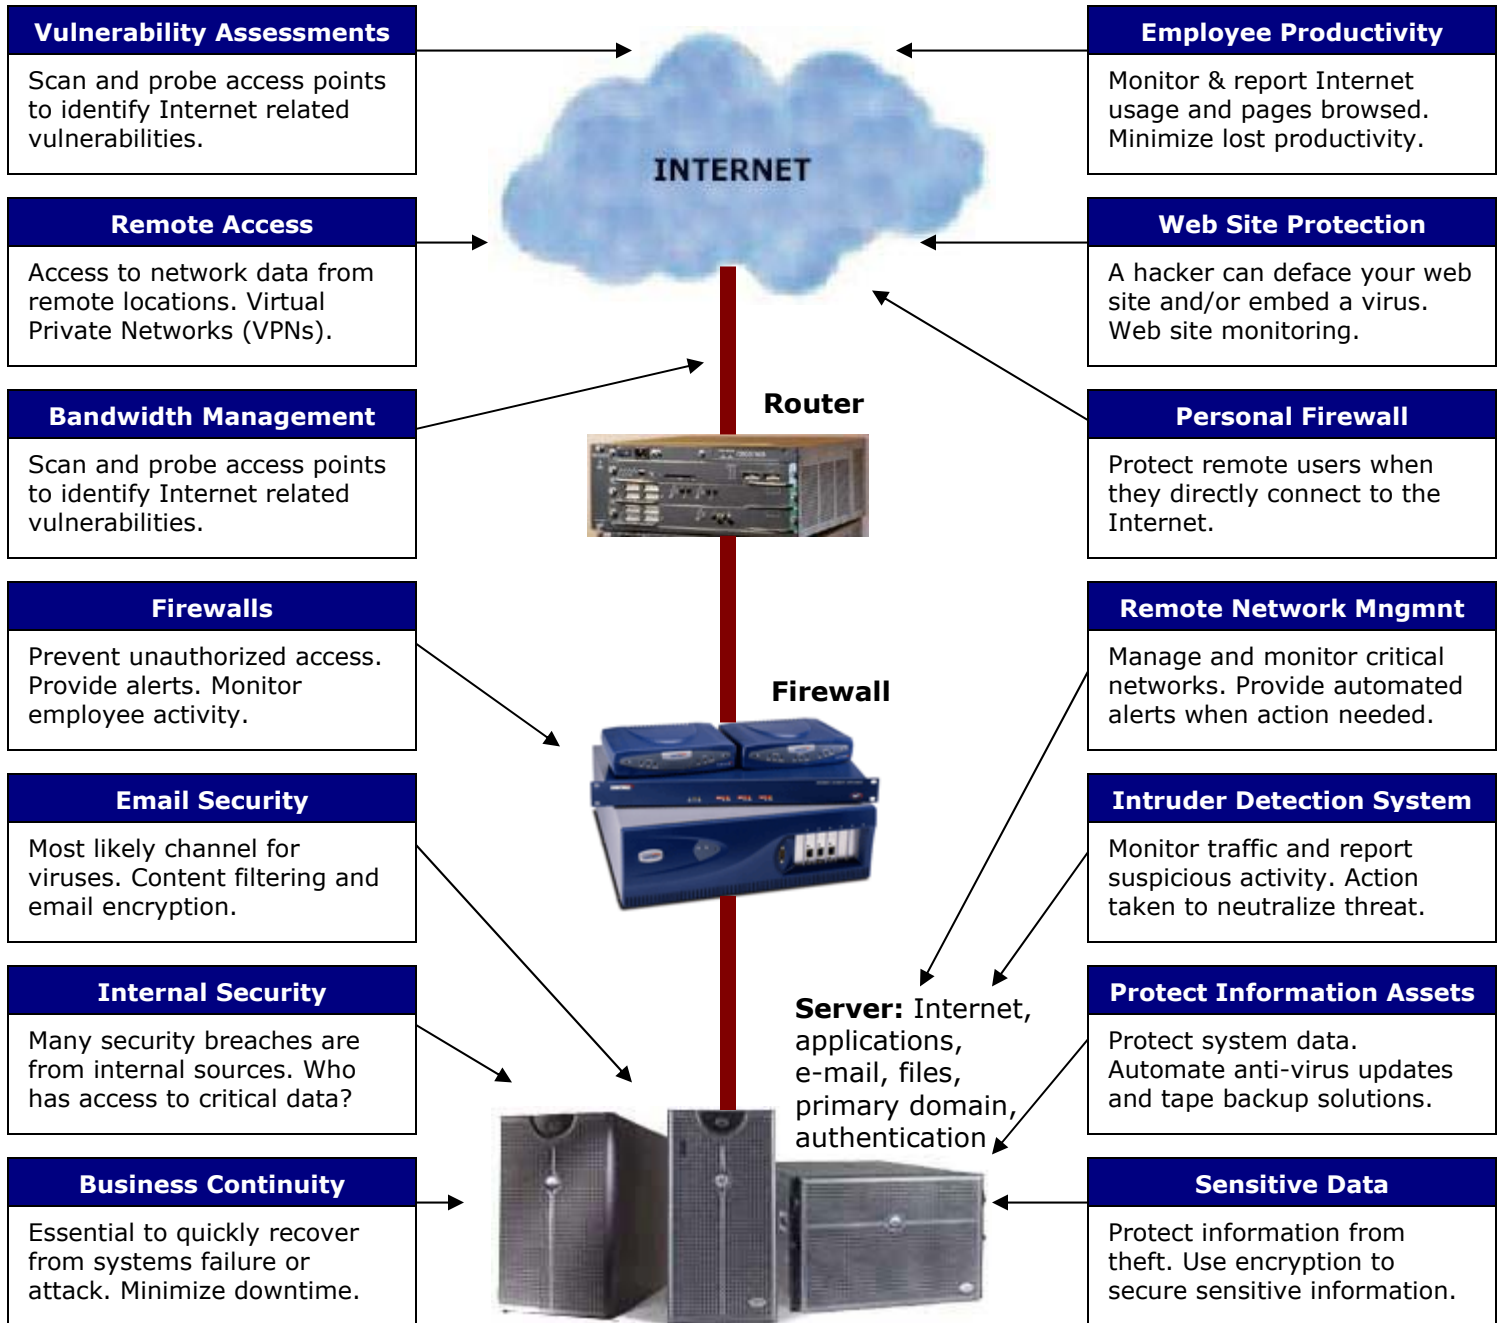

# Are You Secure?

See how your assets may be threatened

SoftwareUnlimited and The Altius Advantage  
 Dedicated to Superior Security and Support  
 1775 Sky Park East, Suite 102  
 Irvine, CA 92614  
 (949) 833-6990  
 www.softwareunlimited.com